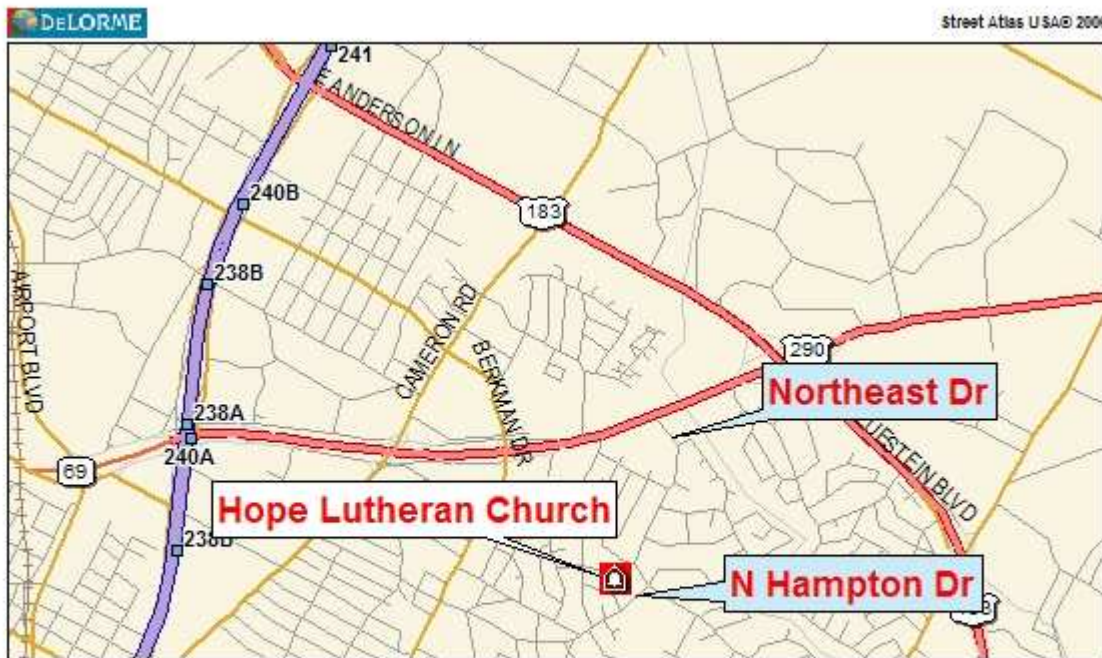

HOPE LUTHERAN CHURCH
6414 North Hampton
Austin, TX 78723

1. From Interstate 35 - Go EAST on US 290
2. Take the BERKMAN DRIVE exit and continue through the light on the frontage road
3. Turn RIGHT onto Northeast Drive
4. Continue on Northeast Drive until you get to the Stop Sign (be mindful of the speed bumps!!)
5. Turn RIGHT onto North Hampton Drive and then turn RIGHT into the parking lot of the church
6. The gymnasium is the first building on the right
 - a. NOTE: If you park in the lot off of Northeast Dr, the gym will be the last building on your left

Data use subject to license.

© 2005 DeLorme. Street Atlas USA © 2006.

www.delorme.com

Data Zoom 11-7